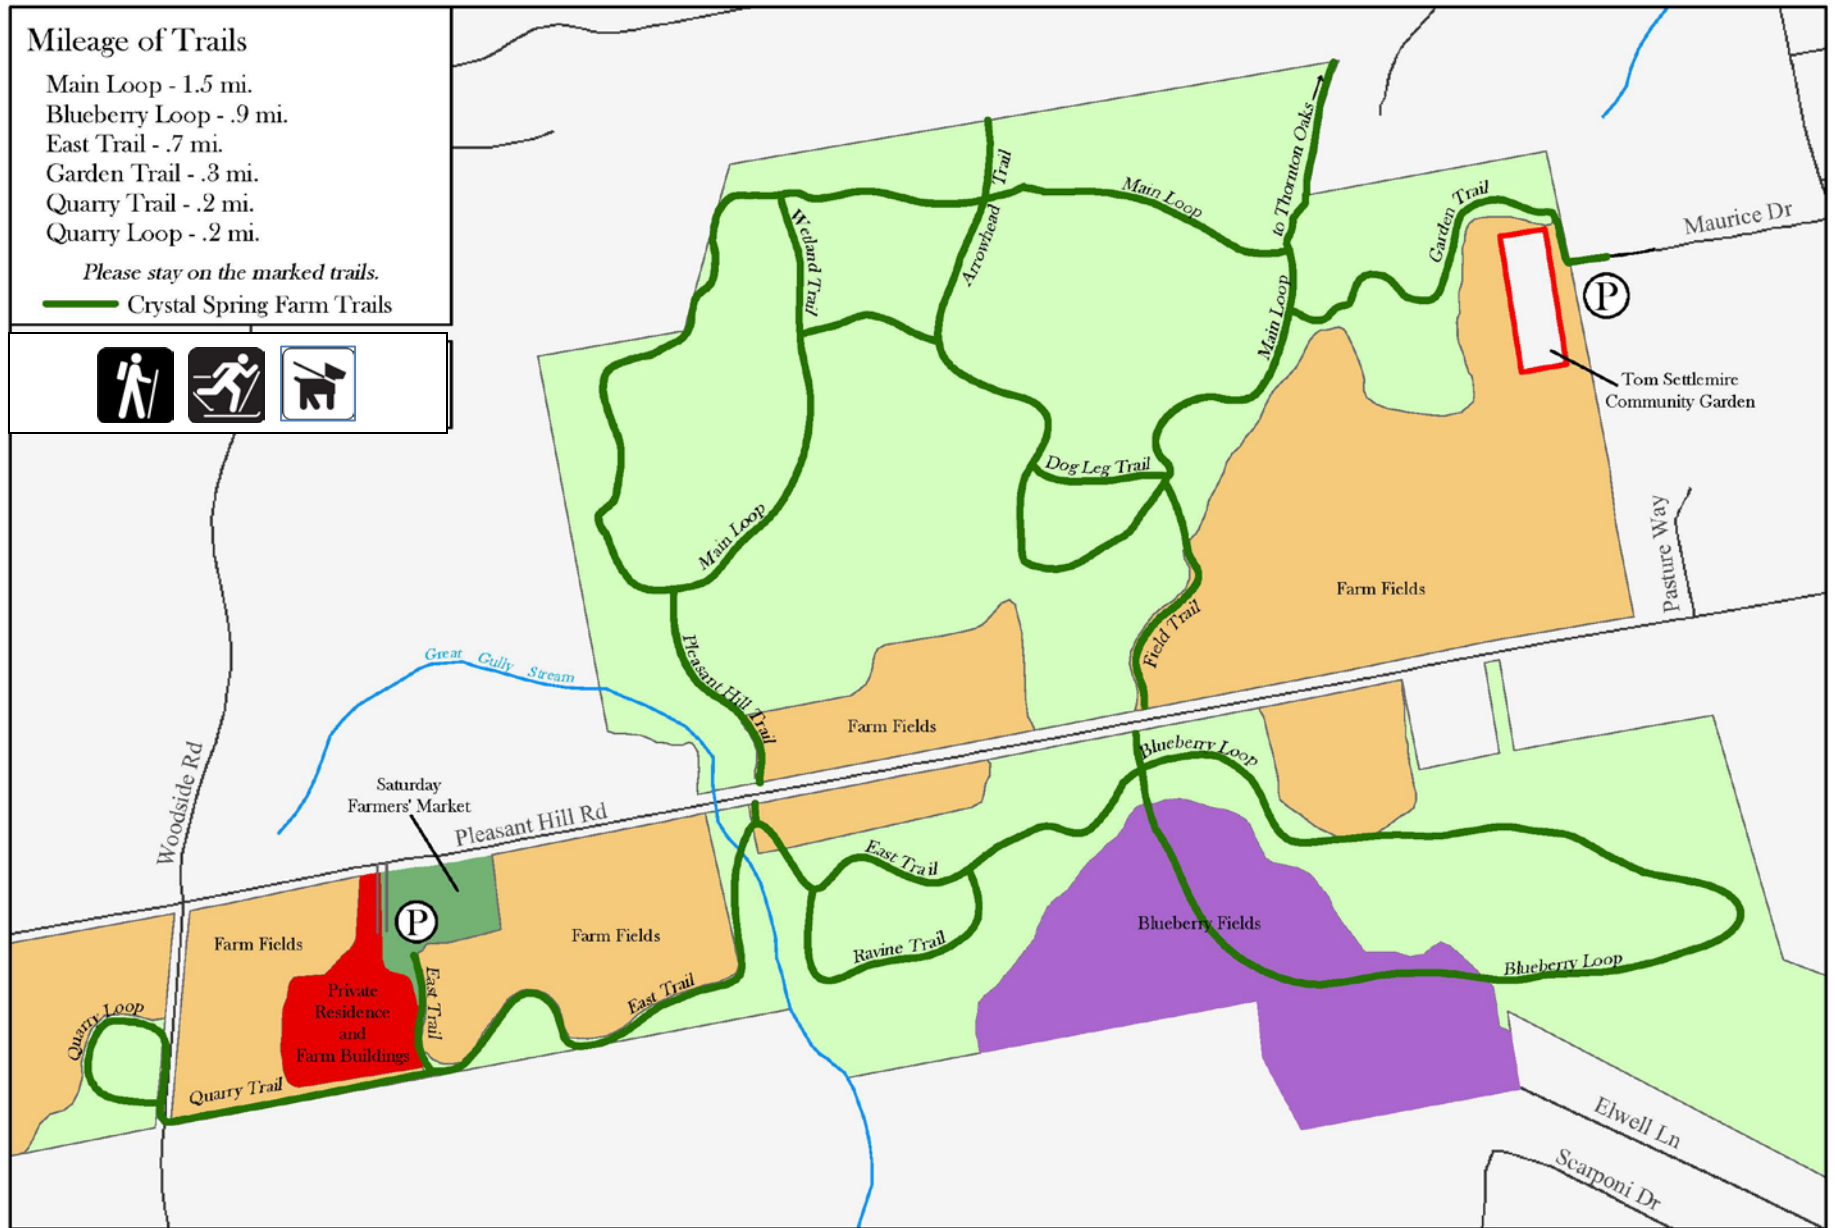

Mileage of Trails

- Main Loop - 1.5 mi.
- Blueberry Loop - .9 mi.
- East Trail - .7 mi.
- Garden Trail - .3 mi.
- Quarry Trail - .2 mi.
- Quarry Loop - .2 mi.

Please stay on the marked trails.

 Crystal Spring Farm Trails

Crystal Spring Farm
Trails